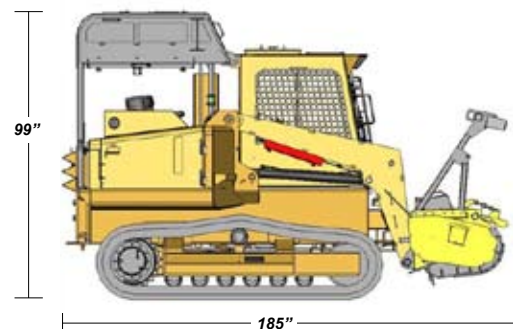

SC-501LGP-09/28/11 (replaces SC-501LGP-09/11)

Made and Printed in the USA

Copyright © 2011 RAYCO Manufacturing, Inc., Wooster, OH 44691

RAYCO Manufacturing Inc. retains the right to make changes in design and specifications; engineering; add or remove features; add improvements; or discontinue manufacturing at any time without notice or obligation.