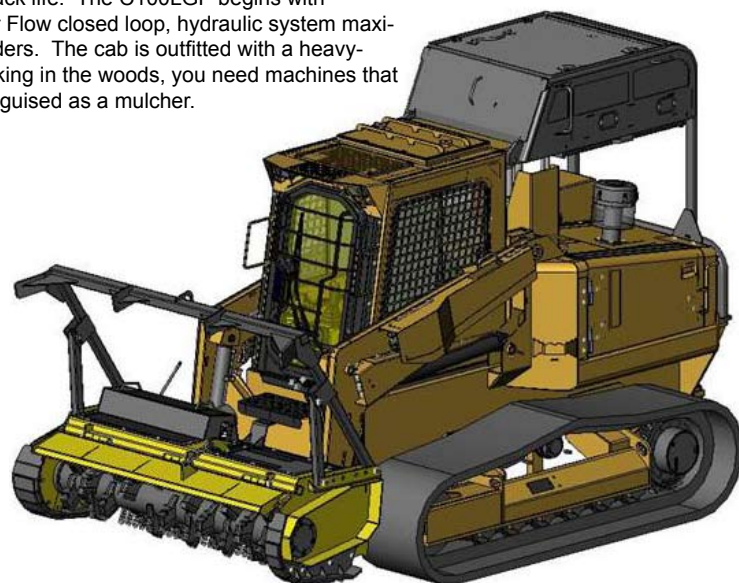

SC-501LGP-09/28/11 (replaces SC-501LGP-09/11)

Made and Printed in the USA

Copyright © 2011 RAYCO Manufacturing, Inc., Wooster, OH 44691

RAYCO Manufacturing Inc. retains the right to make changes in design and specifications; engineering; add or remove features; add improvements; or discontinue manufacturing at any time without notice or obligation.